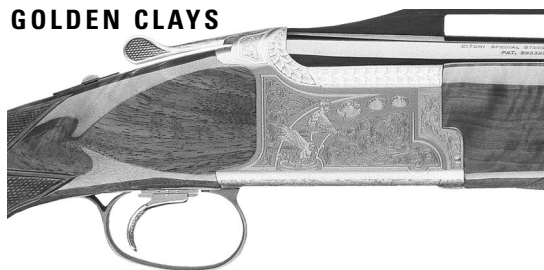

EXCLUSIVE OFFER

- LIMITED PRODUCTION -

ALL GUNS
FACTORY PORTED
WITH INVECTOR
PLUS CHOKE
TUBES

BROWNING XT TRAP COMBO

TRADITIONAL SERIES,
3115 TWO SHOTGUN
CASE INCLUDED

MONTE CARLO
STOCK

ADJ. COMB
STOCK

GRADE I

30" O-U 34" SINGLE
32" O-U 34" SINGLE

\$3395⁰⁰ **\$3595⁰⁰**

GOLDEN CLAYS

30" O-U 32" SINGLE
30" O-U 34" SINGLE
32" O-U 34" SINGLE

SOLD OUT

GRADE I

GOLDEN CLAYS

900 E. BIGELOW AVE • DEPT. TF • FINDLAY, OH 45840