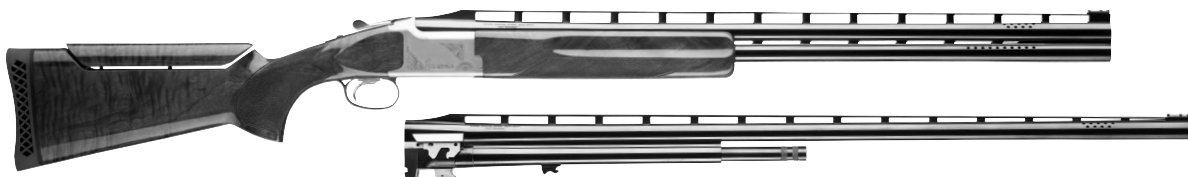

EXCLUSIVE OFFER

- LIMITED PRODUCTION -

ALL GUNS
FACTORY PORTED
WITH INVECTOR
PLUS CHOKE
TUBES

BROWNING XT TRAP COMBO

TRADITIONAL SERIES,
3115 TWO SHOTGUN
CASE INCLUDED

MONTE CARLO
STOCK

ADJ. COMB
STOCK

GRADE I

30" O-U 34" SINGLE
32" O-U 34" SINGLE

\$3395⁰⁰ **\$3595⁰⁰**

GOLDEN CLAYS

30" O-U 32" SINGLE
30" O-U 34" SINGLE
32" O-U 34" SINGLE

SOLD OUT

GRADE I

GOLDEN CLAYS

900 E. BIGELOW AVE • DEPT. TF • FINDLAY, OH 45840